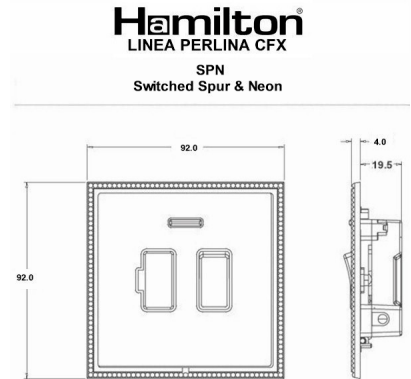

LPXSPNAB-ABB

Linea-Perlina CFX | LINEA-PERLINA CFX RANGE | Connection Units

Item Image

Wiring

Dimensions

Primary Range	Linea-Perlina CFX
Insert Type	1 gang 13A Double Pole Fused Spur + Neon
Insert Colour	Antique Brass/Black
EAN13 Barcode	5017504862923
Commodity Code	85369010
Luckins TSI	391657120
Dimensions(Nominal)	Single: Height = 92.0mm Width = 92.0mm Depth = 4.0mm
Switched Poles	Double
Current Rating	13 Amp
Voltage	220/250V AC
Maximum Load	13 Amp
Mains Frequency	50Hz
IP Rating	IP2XD
Contact Gap Minimum	3mm
Terminal Capacity 1	3x2.5mm ²
Terminal Capacity 2	2x4mm ² Multi-Strand
Terminal Capacity 3	1x6mm ²
Earth Terminal Capacity 1	6x1mm ²
Earth Terminal Capacity 2	5x1.5mm ²
Earth Terminal Capacity 3	3x2.5mm ²
Earth Terminal Capacity 4	2x4mm ² Multi-Strand
Earth Terminal Capacity 5	1x6mm ²
Product Class 1	Must be earthed
Ambient Operating Temperature	-5° to +40°C
Recommended Location	Internal Use Only
Maximum Installation Altitude	2000m
Standard/Approval	BS 1363-4