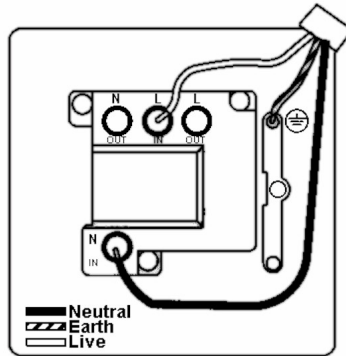

LPXSPNAB-ABB

Linea-Perlina CFX | LINEA-PERLINA CFX RANGE | Connection Units

Item Image

Wiring

Dimensions

Primary Range	Linea-Perlina CFX
Insert Type	1 gang 13A Double Pole Fused Spur + Neon
Insert Colour	Antique Brass/Black
EAN13 Barcode	5017504862923
Commodity Code	85369010
Luckins TSI	391657120
Dimensions(Nominal)	Single: Height = 92.0mm Width = 92.0mm Depth = 4.0mm
Switched Poles	Double
Current Rating	13 Amp
Voltage	220/250V AC
Maximum Load	13 Amp
Mains Frequency	50Hz
IP Rating	IP2XD
Contact Gap Minimum	3mm
Terminal Capacity 1	3x2.5mm ²
Terminal Capacity 2	2x4mm ² Multi-Strand
Terminal Capacity 3	1x6mm ²
Earth Terminal Capacity 1	6x1mm ²
Earth Terminal Capacity 2	5x1.5mm ²
Earth Terminal Capacity 3	3x2.5mm ²
Earth Terminal Capacity 4	2x4mm ² Multi-Strand
Earth Terminal Capacity 5	1x6mm ²
Product Class 1	Must be earthed
Ambient Operating Temperature	-5° to +40°C
Recommended Location	Internal Use Only
Maximum Installation Altitude	2000m
Standard/Approval	BS 1363-4

LPXSPNAB-ABB

Linea-Perlina CFX | LINEA-PERLINA CFX RANGE | Connection Units

All products listed conform to current British or European standard and the product information is correct at the time of going to press.