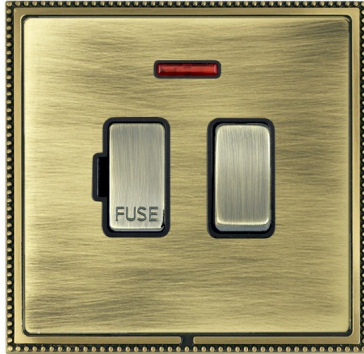

LPXSPNAB-ABB

Linea-Perlina CFX | LINEA-PERLINA CFX RANGE | Connection Units

Item Image

Wiring

Dimensions

Primary Range	Linea-Perlina CFX
Insert Type	1 gang 13A Double Pole Fused Spur + Neon
Insert Colour	Antique Brass/Black
EAN13 Barcode	5017504862923
Commodity Code	85369010
Luckins TSI	391657120
Dimensions(Nominal)	Single: Height = 92.0mm Width = 92.0mm Depth = 4.0mm
Switched Poles	Double
Current Rating	13 Amp
Voltage	220/250V AC
Maximum Load	13 Amp
Mains Frequency	50Hz
IP Rating	IP2XD
Contact Gap Minimum	3mm
Terminal Capacity 1	3x2.5mm ²
Terminal Capacity 2	2x4mm ² Multi-Strand
Terminal Capacity 3	1x6mm ²
Earth Terminal Capacity 1	6x1mm ²
Earth Terminal Capacity 2	5x1.5mm ²
Earth Terminal Capacity 3	3x2.5mm ²
Earth Terminal Capacity 4	2x4mm ² Multi-Strand
Earth Terminal Capacity 5	1x6mm ²
Product Class 1	Must be earthed
Ambient Operating Temperature	-5° to +40°C
Recommended Location	Internal Use Only
Maximum Installation Altitude	2000m
Standard/Approval	BS 1363-4

LPXSPNAB-ABB

Linea-Perlina CFX | LINEA-PERLINA CFX RANGE | Connection Units

All products listed conform to current British or European standard and the product information is correct at the time of going to press.