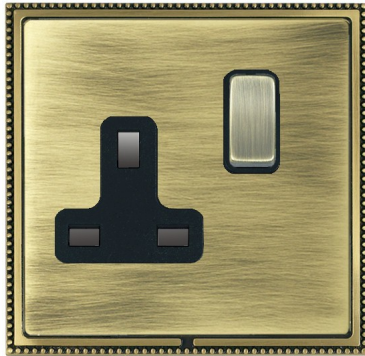

### Linea-Perlina CFX | LINEA-PERLINA CFX RANGE | Power Sockets

Item Image

Wiring

Dimensions

Primary Range	Linea-Perlina CFX
Insert Type	1 gang 13A Double Pole Switched Socket
Insert Colour	Antique Brass/Black
EAN13 Barcode	5017504862015
Commodity Code	85363010
Luckins TSI	391657214
Dimensions(Nominal)	Single: Height = 92.0mm Width = 92.0mm Depth = 4.0mm
Switched Poles	Double
Current Rating	13 Amp
Voltage	220/250V AC
Maximum Load	13 Amp
Mains Frequency	50Hz
IP Rating	IP2XD
Contact Gap Minimum	3mm
Terminal Capacity 1	4x2.5mm <sup>2</sup>
Terminal Capacity 2	3x4mm <sup>2</sup>
Terminal Capacity 3	2x6mm <sup>2</sup> Multi-Strand
Terminal Capacity 4	1x10mm <sup>2</sup>
Earth Terminal Capacity 1	4x2.5mm <sup>2</sup>
Earth Terminal Capacity 2	3x4mm <sup>2</sup>
Earth Terminal Capacity 3	2x6mm <sup>2</sup> Multi-Strand
Earth Terminal Capacity 4	1x10mm <sup>2</sup>
Product Class 1	Must be earthed
Ambient Operating Temperature	-5° to +40°C
Recommended Location	Internal Use Only
Maximum Installation Altitude	2000m
Standard/Approval	BS 1363-2
Additional Notes	Dual Earth: Yes