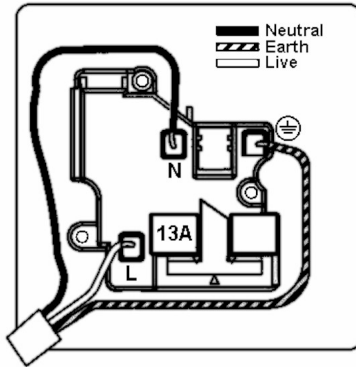

### Linea-Perlina CFX | LINEA-PERLINA CFX RANGE | Power Sockets

Item Image

Wiring

Dimensions

Primary Range	Linea-Perlina CFX
Insert Type	1 gang 13A Double Pole Switched Socket
Insert Colour	Antique Brass/Black
EAN13 Barcode	5017504862015
Commodity Code	85363010
Luckins TSI	391657214
Dimensions(Nominal)	Single: Height = 92.0mm Width = 92.0mm Depth = 4.0mm
Switched Poles	Double
Current Rating	13 Amp
Voltage	220/250V AC
Maximum Load	13 Amp
Mains Frequency	50Hz
IP Rating	IP2XD
Contact Gap Minimum	3mm
Terminal Capacity 1	4x2.5mm <sup>2</sup>
Terminal Capacity 2	3x4mm <sup>2</sup>
Terminal Capacity 3	2x6mm <sup>2</sup> Multi-Strand
Terminal Capacity 4	1x10mm <sup>2</sup>
Earth Terminal Capacity 1	4x2.5mm <sup>2</sup>
Earth Terminal Capacity 2	3x4mm <sup>2</sup>
Earth Terminal Capacity 3	2x6mm <sup>2</sup> Multi-Strand
Earth Terminal Capacity 4	1x10mm <sup>2</sup>
Product Class 1	Must be earthed
Ambient Operating Temperature	-5° to +40°C
Recommended Location	Internal Use Only
Maximum Installation Altitude	2000m
Standard/Approval	BS 1363-2
Additional Notes	Dual Earth: Yes