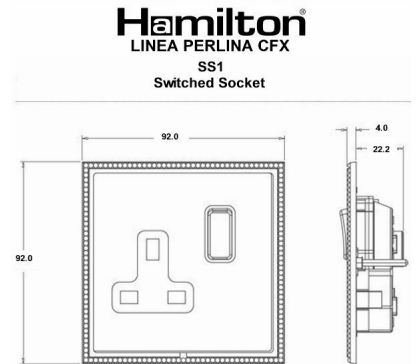

### Linea-Perlina CFX | LINEA-PERLINA CFX RANGE | Power Sockets

Item Image

Wiring

Dimensions

Primary Range	Linea-Perlina CFX
Insert Type	1 gang 13A Double Pole Switched Socket
Insert Colour	Antique Brass/Black
EAN13 Barcode	5017504862015
Commodity Code	85363010
Luckins TSI	391657214
Dimensions(Nominal)	Single: Height = 92.0mm Width = 92.0mm Depth = 4.0mm
Switched Poles	Double
Current Rating	13 Amp
Voltage	220/250V AC
Maximum Load	13 Amp
Mains Frequency	50Hz
IP Rating	IP2XD
Contact Gap Minimum	3mm
Terminal Capacity 1	4x2.5mm <sup>2</sup>
Terminal Capacity 2	3x4mm <sup>2</sup>
Terminal Capacity 3	2x6mm <sup>2</sup> Multi-Strand
Terminal Capacity 4	1x10mm <sup>2</sup>
Earth Terminal Capacity 1	4x2.5mm <sup>2</sup>
Earth Terminal Capacity 2	3x4mm <sup>2</sup>
Earth Terminal Capacity 3	2x6mm <sup>2</sup> Multi-Strand
Earth Terminal Capacity 4	1x10mm <sup>2</sup>
Product Class 1	Must be earthed
Ambient Operating Temperature	-5° to +40°C
Recommended Location	Internal Use Only
Maximum Installation Altitude	2000m
Standard/Approval	BS 1363-2
Additional Notes	Dual Earth: Yes