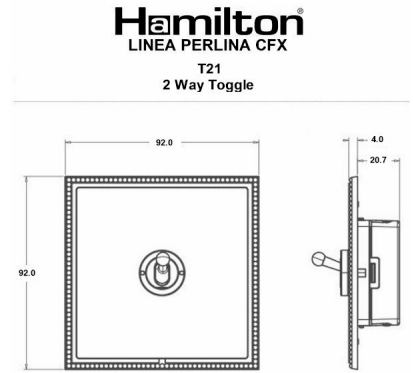

#### Item Image

#### Dimensions

Primary Range	Linea-Perlina CFX
Insert Type	1 gang 20AX 2 Way Toggle
Insert Colour	Antique Brass
EAN13 Barcode	5017504862251
Commodity Code	85363030
Luckins TSI	391656558
Dimensions(Nominal)	Single: Height = 92.0mm Width = 92.0mm Depth = 4.0mm
Weight	250 GR
Switched Poles	Single
Current Rating	20AX
Voltage	220/250V AC
Maximum Load	20 Amp inductive
Mains Frequency	50Hz
IP Rating	IP2XD
Contact Gap Minimum	3mm
Terminal Capacity 1	5x1mm <sup>2</sup>
Terminal Capacity 2	4x1.5mm <sup>2</sup>
Terminal Capacity 3	2x2.5mm <sup>2</sup>
Terminal Capacity 4	2x4mm <sup>2</sup> Multi-strand
Terminal Capacity 5	1x6mm <sup>2</sup>
Earth Terminal Capacity 1	6x1mm <sup>2</sup>
Earth Terminal Capacity 2	5x1.5mm <sup>2</sup>
Earth Terminal Capacity 3	3x2.5mm <sup>2</sup>
Earth Terminal Capacity 4	2x4mm <sup>2</sup> Multi-strand
Earth Terminal Capacity 5	1x6mm <sup>2</sup>
Product Class 1	Must be earthed
Ambient Operating Temperature	-5° to +40°C
Recommended Location	Internal Use Only
Maximum Installation Altitude	2000m