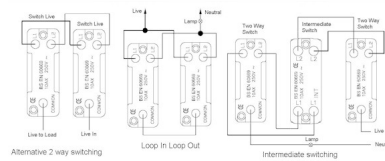

#### Dimensions

Primary Range	Linea-Perlina CFX
Insert Type	1 gang 20AX 2 Way Toggle
Insert Colour	Antique Brass
EAN13 Barcode	5017504862251
Commodity Code	85363030
Luckins TSI	391656558
Dimensions(Nominal)	Single: Height = 92.0mm Width = 92.0mm Depth = 4.0mm
Weight	250 GR
Switched Poles	Single
Current Rating	20AX
Voltage	220/250V AC
Maximum Load	20 Amp inductive
Mains Frequency	50Hz
IP Rating	IP2XD
Contact Gap Minimum	3mm
Terminal Capacity 1	5x1mm <sup>2</sup>
Terminal Capacity 2	4x1.5mm <sup>2</sup>
Terminal Capacity 3	2x2.5mm <sup>2</sup>
Terminal Capacity 4	2x4mm <sup>2</sup> Multi-strand
Terminal Capacity 5	1x6mm <sup>2</sup>
Earth Terminal Capacity 1	6x1mm <sup>2</sup>
Earth Terminal Capacity 2	5x1.5mm <sup>2</sup>
Earth Terminal Capacity 3	3x2.5mm <sup>2</sup>
Earth Terminal Capacity 4	2x4mm <sup>2</sup> Multi-strand
Earth Terminal Capacity 5	1x6mm <sup>2</sup>
Product Class 1	Must be earthed
Ambient Operating Temperature	-5° to +40°C
Recommended Location	Internal Use Only
Maximum Installation Altitude	2000m