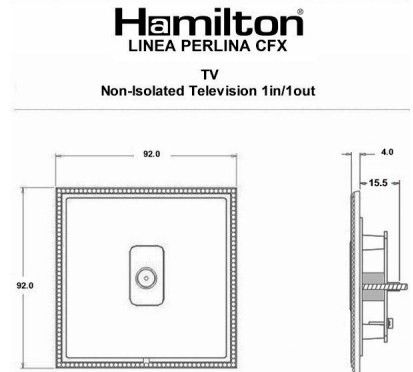

LPXTVAB-ABB

Linea-Perlina CFX | LINEA-PERLINA CFX RANGE | Television Coaxial Sockets

Item Image

Wiring

Dimensions

Primary Range	Linea-Perlina CFX	
Insert Type	1 gang Non-Isolated TV 1in/1out	
Insert Colour	Black	
EAN13 Barcode	5017504861605	
Commodity Code	85367000	
Luckins TSI	391657764	
Dimensions(Nominal)	Single: Height = 92.0mm Width = 92.0mm Depth = 4.0mm	
Switched Poles	N/A	
Current Rating	n/a	
IP Rating	IP2XD	
Contact Gap Minimum	N/A	
Earth Terminal Capacity 1	5x1mm ²	
Earth Terminal Capacity 2	4 x 1.5mm ²	
Earth Terminal Capacity 3	3 x 2.5mm ²	
Earth Terminal Capacity 4	1 x 4mm ² Multi-strand	
Earth Terminal Capacity 5	1 x 6mm ²	
Product Class 1	Must be earthed (ref BS7671 415.2.1)	
Ambient Operating Temperature	-5° to +40°C	
Recommended Location	Internal Use Only	
Maximum Installation Altitude	2000m	
Standard/Approval	BS 5733	
All products listed conform to current British or European standard and the product information is correct at the time of going to press.	All accessories are manufactured under an accredited BS EN ISO 9001 : 2015 Quality Management System.	It is the policy of the company to improve products as part of our development programme. Therefore, we reserve the right to alter designs and dimensions without prior notice.
Illustrations and diagrams are reproduced within the limitations of reproduction and printing process and are not binding.	Due to manufacturing processes we cannot guarantee an exact colour match and shadings of of certain finishes.	Correct as at 14 August 2022 04:11 PM E&OE