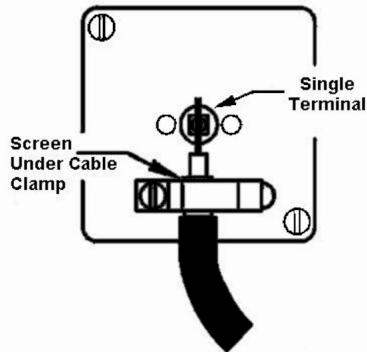

LPXTVAB-ABB

Linea-Perlina CFX | LINEA-PERLINA CFX RANGE | Television Coaxial Sockets

Item Image

Wiring

Dimensions

Primary Range	Linea-Perlina CFX	
Insert Type	1 gang Non-Isolated TV 1in/1out	
Insert Colour	Black	
EAN13 Barcode	5017504861605	
Commodity Code	85367000	
Luckins TSI	391657764	
Dimensions(Nominal)	Single: Height = 92.0mm Width = 92.0mm Depth = 4.0mm	
Switched Poles	N/A	
Current Rating	n/a	
IP Rating	IP2XD	
Contact Gap Minimum	N/A	
Earth Terminal Capacity 1	5x1mm ²	
Earth Terminal Capacity 2	4 x 1.5mm ²	
Earth Terminal Capacity 3	3 x 2.5mm ²	
Earth Terminal Capacity 4	1 x 4mm ² Multi-strand	
Earth Terminal Capacity 5	1 x 6mm ²	
Product Class 1	Must be earthed (ref BS7671 415.2.1)	
Ambient Operating Temperature	-5° to +40°C	
Recommended Location	Internal Use Only	
Maximum Installation Altitude	2000m	
Standard/Approval	BS 5733	
All products listed conform to current British or European standard and the product information is correct at the time of going to press.	All accessories are manufactured under an accredited BS EN ISO 9001 : 2015 Quality Management System.	It is the policy of the company to improve products as part of our development programme. Therefore, we reserve the right to alter designs and dimensions without prior notice.
Illustrations and diagrams are reproduced within the limitations of reproduction and printing process and are not binding.	Due to manufacturing processes we cannot guarantee an exact colour match and shadings of of certain finishes.	Correct as at 14 August 2022 04:11 PM E&OE