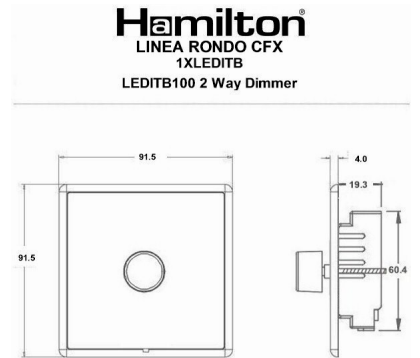

LRX1XLEDITB100AB-AB

Linea-Rondo CFX | LINEA-RONDO CFX RANGE | LED Trailing/Leading Edge Push On/Off Rotary 2 Way Switching Dimmers

Item Image

Wiring

Dimensions

Primary Range	Linea-Rondo CFX
Insert Type	1 gang 100W LED Trailing/Leading Edge Push On/Off Rotary 2 Way Switching Dimmer
Insert Colour	Antique Brass
EAN13 Barcode	5017504084110
Commodity Code	85365015
Luckins TSI	403378452
Dimensions(Nominal)	Single: Height = 91.5mm Width = 91.5mm Depth = 4.0mm
Switched Poles	Single
Current Rating	0.4A
Voltage	230V AC
Maximum Load	5-100W (10 LED Lamps MAX)
Mains Frequency	50Hz
IP Rating	IP2XD
Terminal Capacity 1	2X1mm ²
Terminal Capacity 2	2x1.5mm ²
Earth Terminal Capacity 1	5x1mm ²
Earth Terminal Capacity 2	4X1.5mm ²
Earth Terminal Capacity 3	3X2.5mm ²
Earth Terminal Capacity 4	1X4mm ² Multi-Strand
Earth Terminal Capacity 5	1X6mm ²
Product Class 1	Face plate must be earthed
Ambient Operating Temperature	-5°C to +40°C
Recommended Location	Internal Use Only
Maximum Installation Altitude	2000m
Standard/Approval	BS EN 60669-2-1
Additional Notes	Trailing Edge & Leading Edge Dimmer