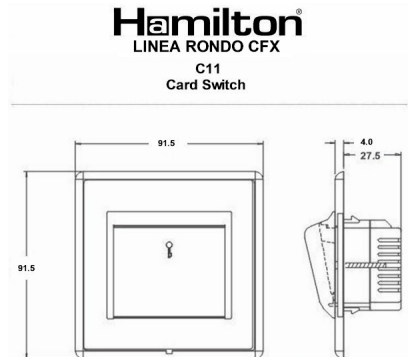

#### Item Image

#### Dimensions

Primary Range	Linea-Rondo CFX
Insert Type	1 gang 10A (6AX) Card Switch On/Off with Blue LED Locator
Insert Colour	Antique Brass/Black
EAN13 Barcode	5017504481919
Commodity Code	85363010
Luckins TSI	391677825
Dimensions(Nominal)	Single: Height = 91.5mm Width = 91.5mm Depth = 4.0mm
Switched Poles	Single
Current Rating	10A (6AX)
Voltage	220/250V AC
Maximum Load	10 Amp (6 Amp inductive)
Mains Frequency	50Hz
IP Rating	IP2XD
Contact Gap Minimum	3mm
Terminal Capacity 1	3x1mm <sup>2</sup>
Terminal Capacity 2	2x1.5mm <sup>2</sup>
Terminal Capacity 3	1x2.5mm <sup>2</sup>
Earth Terminal Capacity 1	5x1mm <sup>2</sup>
Earth Terminal Capacity 2	4 x 1.5mm <sup>2</sup>
Earth Terminal Capacity 3	3 x 2.5mm <sup>2</sup>
Earth Terminal Capacity 4	1 x 4mm <sup>2</sup> Multi-strand
Earth Terminal Capacity 5	1 x 6mm <sup>2</sup>
Product Class 1	Must be earthed
Ambient Operating Temperature	-5° to +40°C
Recommended Location	Internal Use Only
Maximum Installation Altitude	2000m
Standard/Approval	BS EN 60669-2-3
Additional Notes	Adjustable Time Delay 10 seconds - 5 minutes. Suitable for 44mm and 54mm width Hotel Key Cards