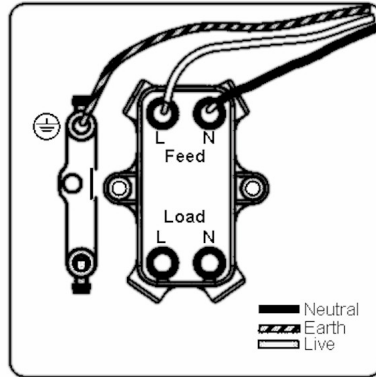

### Linea-Rondo CFX | LINEA-RONDO CFX RANGE | Double Pole Switches

Item Image

Wiring

Dimensions

Primary Range	Linea-Rondo CFX
Insert Type	1 gang 20AX Double Pole Rocker + Neon
Insert Colour	Antique Brass/Black
EAN13 Barcode	5017504482947
Commodity Code	85363030
Luckins TSI	391679632
Dimensions(Nominal)	Single: Height = 91.5mm Width = 91.5mm Depth = 4.0mm
Switched Poles	Double
Current Rating	20AX
Voltage	220/250V AC
Maximum Load	20 Amp inductive
Mains Frequency	50Hz
IP Rating	IP2XD
Contact Gap Minimum	3mm
Terminal Capacity 1	3x2.5mm <sup>2</sup>
Terminal Capacity 2	2x4mm <sup>2</sup> Multi-strand
Terminal Capacity 3	1x6mm <sup>2</sup>
Earth Terminal Capacity 1	6x1mm <sup>2</sup>
Earth Terminal Capacity 2	5x1.5mm <sup>2</sup>
Earth Terminal Capacity 3	3x2.5mm <sup>2</sup>
Earth Terminal Capacity 4	2x4mm <sup>2</sup> Multi-strand
Earth Terminal Capacity 5	1x6mm <sup>2</sup>
Product Class 1	Must be earthed
Ambient Operating Temperature	-5° to +40°C
Recommended Location	Internal Use Only
Maximum Installation Altitude	2000m
Standard/Approval	BS EN 60669-1