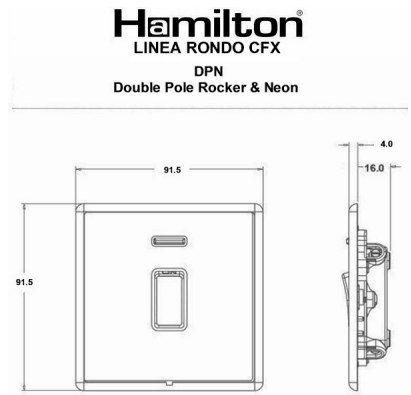

### Linea-Rondo CFX | LINEA-RONDO CFX RANGE | Double Pole Switches

Item Image

Wiring

Dimensions

Primary Range	Linea-Rondo CFX
Insert Type	1 gang 20AX Double Pole Rocker + Neon
Insert Colour	Antique Brass/Black
EAN13 Barcode	5017504482947
Commodity Code	85363030
Luckins TSI	391679632
Dimensions(Nominal)	Single: Height = 91.5mm Width = 91.5mm Depth = 4.0mm
Switched Poles	Double
Current Rating	20AX
Voltage	220/250V AC
Maximum Load	20 Amp inductive
Mains Frequency	50Hz
IP Rating	IP2XD
Contact Gap Minimum	3mm
Terminal Capacity 1	3x2.5mm <sup>2</sup>
Terminal Capacity 2	2x4mm <sup>2</sup> Multi-strand
Terminal Capacity 3	1x6mm <sup>2</sup>
Earth Terminal Capacity 1	6x1mm <sup>2</sup>
Earth Terminal Capacity 2	5x1.5mm <sup>2</sup>
Earth Terminal Capacity 3	3x2.5mm <sup>2</sup>
Earth Terminal Capacity 4	2x4mm <sup>2</sup> Multi-strand
Earth Terminal Capacity 5	1x6mm <sup>2</sup>
Product Class 1	Must be earthed
Ambient Operating Temperature	-5° to +40°C
Recommended Location	Internal Use Only
Maximum Installation Altitude	2000m
Standard/Approval	BS EN 60669-1