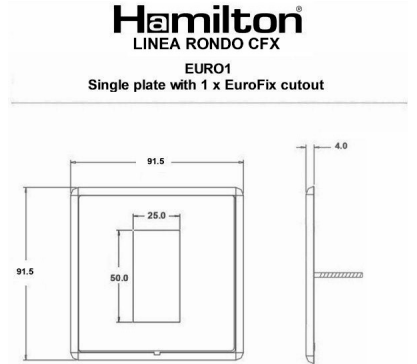

LRXEURO1AB-AB

Linea-Rondo CFX | LINEA-RONDO CFX RANGE | EuroFix Apertured Plates complete with Fixing Grid

Item Image

Wiring

Dimensions

Primary Range	Linea-Rondo CFX	
Insert Type	1 gang EuroFix 25x50mm Apertured Plate with Grid	
Insert Colour	No Insert Colour	
EAN13 Barcode	5017504057480	
Commodity Code	74199100	
Luckins TSI	393795530	
Dimensions(Nominal)	Single: Height = 91.5mm Width = 91.5mm Depth = 4.0mm	
Switched Poles	N/A	
Current Rating	Insert Specific	
Voltage	Insert Specific	
Maximum Load	Insert Specific	
IP Rating	N/A	
Contact Gap Minimum	N/A	
Earth Terminal Capacity 1	5x1mm ²	
Earth Terminal Capacity 2	4x1.5mm ²	
Earth Terminal Capacity 3	3x2.5mm ²	
Earth Terminal Capacity 4	1x4mm ² Multi-strand	
Earth Terminal Capacity 5	1x6mm ²	
Product Class 1	Face plate must be earthed	
Recommended Location	Internal Use Only	
Maximum Installation Altitude	2000m	
Standard/Approval	N/A	
Additional Notes	See EuroFix for a full range of inserts. Plates must be Earthed via the Earth Tag.	
All products listed conform to current British or European standard and the product information is correct at the time of going to press.	All accessories are manufactured under an accredited BS EN ISO 9001 : 2015 Quality Management System.	It is the policy of the company to improve products as part of our development programme. Therefore, we reserve the right to alter designs and dimensions without prior notice.

LRXEURO1AB-AB

Linea-Rondo CFX | LINEA-RONDO CFX RANGE | EuroFix Apertured Plates complete with Fixing Grid

Illustrations and diagrams are reproduced within the limitations of reproduction and printing process and are not binding.