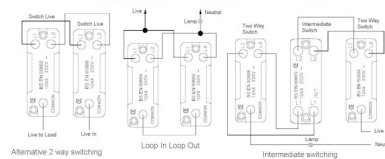

LRXK21AB-ABB

Linea-Rondo CFX | LINEA-RONDO CFX RANGE | Key Switches

Item Image

Wiring

Dimensions

Hamilton®
LINEA RONDO CFX
K21
2 Way Key switch

Primary Range	Linea-Rondo CFX
Insert Type	1 gang 20AX 2 Way Key Switch
Insert Colour	Black
EAN13 Barcode	5017504482695
Commodity Code	85363030
Luckins TSI	391680799
Dimensions(Nominal)	Single: Height = 91.5mm Width = 91.5mm Depth = 4.0mm
Switched Poles	Single
Current Rating	20AX
Voltage	220/250V AC
Maximum Load	20 Amp inductive
Mains Frequency	50Hz
IP Rating	IP2XD
Contact Gap Minimum	3mm
Terminal Capacity 1	5 x1mm ²
Terminal Capacity 2	4x1.5mm ²
Terminal Capacity 3	2x2.5mm ²
Terminal Capacity 4	2x4mm ² Multi-strand
Terminal Capacity 5	1x6mm ²
Earth Terminal Capacity 1	6x1mm ²
Earth Terminal Capacity 2	5x1.5mm ²
Earth Terminal Capacity 3	3 x2.5mm ²
Earth Terminal Capacity 4	2x4mm ² Multi-strand
Earth Terminal Capacity 5	1x6mm ²
Product Class 1	Must be earthed
Ambient Operating Temperature	-5° to +40°C
Recommended Location	Internal Use Only
Maximum Installation Altitude	2000m
Standard/Approval	BS EN 60669-1