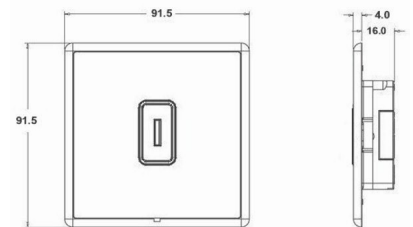

LRXK21AB-ABB

Linea-Rondo CFX | LINEA-RONDO CFX RANGE | Key Switches

Item Image

Wiring

Dimensions

Hamilton®
LINEA RONDO CFX
K21
2 Way Key switch

Primary Range	Linea-Rondo CFX
Insert Type	1 gang 20AX 2 Way Key Switch
Insert Colour	Black
EAN13 Barcode	5017504482695
Commodity Code	85363030
Luckins TSI	391680799
Dimensions(Nominal)	Single: Height = 91.5mm Width = 91.5mm Depth = 4.0mm
Switched Poles	Single
Current Rating	20AX
Voltage	220/250V AC
Maximum Load	20 Amp inductive
Mains Frequency	50Hz
IP Rating	IP2XD
Contact Gap Minimum	3mm
Terminal Capacity 1	5 x1mm ²
Terminal Capacity 2	4x1.5mm ²
Terminal Capacity 3	2x2.5mm ²
Terminal Capacity 4	2x4mm ² Multi-strand
Terminal Capacity 5	1x6mm ²
Earth Terminal Capacity 1	6x1mm ²
Earth Terminal Capacity 2	5x1.5mm ²
Earth Terminal Capacity 3	3 x2.5mm ²
Earth Terminal Capacity 4	2x4mm ² Multi-strand
Earth Terminal Capacity 5	1x6mm ²
Product Class 1	Must be earthed
Ambient Operating Temperature	-5° to +40°C
Recommended Location	Internal Use Only
Maximum Installation Altitude	2000m
Standard/Approval	BS EN 60669-1