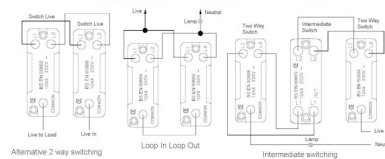

### Linea-Rondo CFX | LINEA-RONDO CFX RANGE |

#### Dimensions

**Hamilton®**  
LINEA RONDO CFX  
R26  
2 Way Rocker

Primary Range	Linea-Rondo CFX	
Insert Colour	Bright Chrome/Black	
EAN13 Barcode	5017504392208	
Commodity Code	85363010	
Luckins TSI	391682700	
Dimensions(Nominal)	Double: Height = 91.5mm Width = 150.5mm Depth = 4.0mm	
All products listed conform to current British or European standard and the product information is correct at the time of going to press.	All accessories are manufactured under an accredited BS EN ISO 9001 : 2015 Quality Management System.	It is the policy of the company to improve products as part of our development programme. Therefore, we reserve the right to alter designs and dimensions without prior notice.
Illustrations and diagrams are reproduced within the limitations of reproduction and printing process and are not binding.	Due to manufacturing processes we cannot guarantee an exact colour match and shadings of of certain finishes.	Correct as at 02 August 2021 08:48 AM E&OE
R Hamilton & Co Ltd, Unit 10 Carrick Business Centre, 4-5 Bonville Road, Brislington, Bristol, BS4 5NZ T: +44 (0)1747 860088 F: +44 (0)1179 710414 E: info@hamilton-litestat.com www.hamilton-litestat.com Registered Office 1 Rushmills, Bedford Road, Northampton NN4 7YB Registered in London No. 941624 VAT Registration No. 222 6607 84		