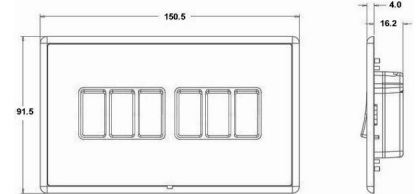

#### Item Image

#### Dimensions

**Hamilton®**  
LINEA RONDO CFX  
R26  
2 Way Rocker

Primary Range	Linea-Rondo CFX	
Insert Colour	Bright Chrome/Black	
EAN13 Barcode	5017504392208	
Commodity Code	85363010	
Luckins TSI	391682700	
Dimensions(Nominal)	Double: Height = 91.5mm Width = 150.5mm Depth = 4.0mm	
All products listed conform to current British or European standard and the product information is correct at the time of going to press.	All accessories are manufactured under an accredited BS EN ISO 9001 : 2015 Quality Management System.	It is the policy of the company to improve products as part of our development programme. Therefore, we reserve the right to alter designs and dimensions without prior notice.
Illustrations and diagrams are reproduced within the limitations of reproduction and printing process and are not binding.	Due to manufacturing processes we cannot guarantee an exact colour match and shadings of of certain finishes.	Correct as at 02 August 2021 08:48 AM E&OE
R Hamilton & Co Ltd, Unit 10 Carrick Business Centre, 4-5 Bonville Road, Brislington, Bristol, BS4 5NZ T: +44 (0)1747 860088 F: +44 (0)1179 710414 E: info@hamilton-litestat.com www.hamilton-litestat.com Registered Office 1 Rushmills, Bedford Road, Northampton NN4 7YB Registered in London No. 941624 VAT Registration No. 222 6607 84		