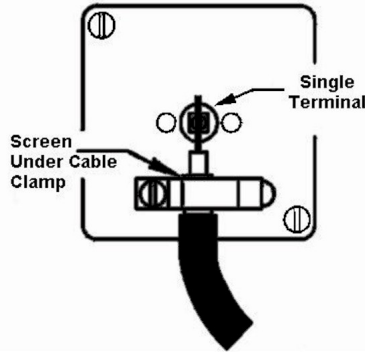

LRXTVAB-ABB

Linea-Rondo CFX | LINEA-RONDO CFX RANGE | Television Coaxial Sockets

Item Image

Wiring

Dimensions

Primary Range	Linea-Rondo CFX	
Insert Type	1 gang Non-Isolated TV 1in/1out	
Insert Colour	Black	
EAN13 Barcode	5017504481605	
Commodity Code	85367000	
Luckins TSI	391690886	
Dimensions(Nominal)	Single: Height = 91.5mm Width = 91.5mm Depth = 4.0mm	
Switched Poles	N/A	
Current Rating	n/a	
IP Rating	IP2XD	
Contact Gap Minimum	N/A	
Earth Terminal Capacity 1	5x1mm ²	
Earth Terminal Capacity 2	4 x 1.5mm ²	
Earth Terminal Capacity 3	3 x 2.5mm ²	
Earth Terminal Capacity 4	1 x 4mm ² Multi-strand	
Earth Terminal Capacity 5	1 x 6mm ²	
Product Class 1	Must be earthed (ref BS7671 415.2.1)	
Ambient Operating Temperature	-5° to +40°C	
Recommended Location	Internal Use Only	
Maximum Installation Altitude	2000m	
Standard/Approval	BS 5733	
All products listed conform to current British or European standard and the product information is correct at the time of going to press.	All accessories are manufactured under an accredited BS EN ISO 9001 : 2015 Quality Management System.	It is the policy of the company to improve products as part of our development programme. Therefore, we reserve the right to alter designs and dimensions without prior notice.
Illustrations and diagrams are reproduced within the limitations of reproduction and printing process and are not binding.	Due to manufacturing processes we cannot guarantee an exact colour match and shadings of of certain finishes.	Correct as at 17 May 2022 06:26 PM E&OE

LRXTVAB-ABB

Linea-Rondo CFX | LINEA-RONDO CFX RANGE | Television Coaxial Sockets

R Hamilton & Co Ltd, Unit 10 Carrick Business Centre, 4-5 Bonville Road,
Brislington, Bristol, BS4 5NZ

T: +44 (0)1747 860088