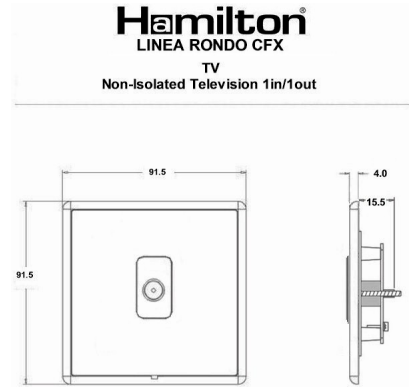

LRXTVAB-ABB

Linea-Rondo CFX | LINEA-RONDO CFX RANGE | Television Coaxial Sockets

Item Image

Wiring

Dimensions

Primary Range	Linea-Rondo CFX	
Insert Type	1 gang Non-Isolated TV 1in/1out	
Insert Colour	Black	
EAN13 Barcode	5017504481605	
Commodity Code	85367000	
Luckins TSI	391690886	
Dimensions(Nominal)	Single: Height = 91.5mm Width = 91.5mm Depth = 4.0mm	
Switched Poles	N/A	
Current Rating	n/a	
IP Rating	IP2XD	
Contact Gap Minimum	N/A	
Earth Terminal Capacity 1	5x1mm ²	
Earth Terminal Capacity 2	4 x 1.5mm ²	
Earth Terminal Capacity 3	3 x 2.5mm ²	
Earth Terminal Capacity 4	1 x 4mm ² Multi-strand	
Earth Terminal Capacity 5	1 x 6mm ²	
Product Class 1	Must be earthed (ref BS7671 415.2.1)	
Ambient Operating Temperature	-5° to +40°C	
Recommended Location	Internal Use Only	
Maximum Installation Altitude	2000m	
Standard/Approval	BS 5733	
All products listed conform to current British or European standard and the product information is correct at the time of going to press.	All accessories are manufactured under an accredited BS EN ISO 9001 : 2015 Quality Management System.	It is the policy of the company to improve products as part of our development programme. Therefore, we reserve the right to alter designs and dimensions without prior notice.
Illustrations and diagrams are reproduced within the limitations of reproduction and printing process and are not binding.	Due to manufacturing processes we cannot guarantee an exact colour match and shadings of of certain finishes.	Correct as at 17 May 2022 06:26 PM E&OE

LRXTVAB-ABB

Linea-Rondo CFX | LINEA-RONDO CFX RANGE | Television Coaxial Sockets

R Hamilton & Co Ltd, Unit 10 Carrick Business Centre, 4-5 Bonville Road,
Brislington, Bristol, BS4 5NZ

T: +44 (0)1747 860088