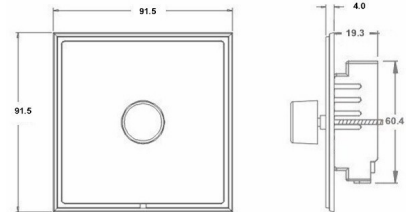

LSXIXLEDITB100AB-AB

Linea-Scala CFX | LINEA-SCALA CFX RANGE | LED Trailing/Leading Edge Push On/Off Rotary 2 Way Switching Dimmers

Item Image

Wiring

Dimensions

Hamilton®
LINEA SCALA CFX
1XLEDITB
LEDITB100 2 Way Dimmer

Primary Range	Linea-Scala CFX
Insert Type	1 gang 100W LED Trailing/Leading Edge Push On/Off Rotary 2 Way Switching Dimmer
Insert Colour	Antique Brass
EAN13 Barcode	5017504085032
Commodity Code	85365015
Luckins TSI	403380738
Dimensions(Nominal)	Single: Height = 91.5mm Width = 91.5mm Depth = 4.0mm
Switched Poles	Single
Current Rating	0.4A
Voltage	230V AC
Maximum Load	5-100W (10 LED Lamps MAX)
Mains Frequency	50Hz
IP Rating	IP2XD
Terminal Capacity 1	2X1mm ²
Terminal Capacity 2	2x1.5mm ²
Earth Terminal Capacity 1	5x1mm ²
Earth Terminal Capacity 2	4X1.5mm ²
Earth Terminal Capacity 3	3X2.5mm ²
Earth Terminal Capacity 4	1X4mm ² Multi-Strand
Earth Terminal Capacity 5	1X6mm ²
Product Class 1	Face plate must be earthed
Ambient Operating Temperature	-5°C to +40°C
Recommended Location	Internal Use Only
Maximum Installation Altitude	2000m
Standard/Approval	BS EN 60669-2-1
Additional Notes	Trailing Edge & Leading Edge Dimmer