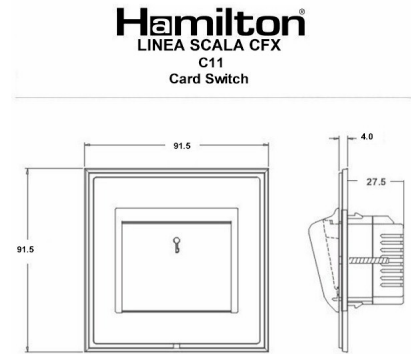

LSXC11AB-ABB

Linea-Scala CFX | LINEA-SCALA CFX RANGE | Hotel Card Switch with LED

Item Image

Wiring

Dimensions

Primary Range	Linea-Scala CFX
Insert Type	1 gang 10A (6AX) Card Switch On/Off with Blue LED Locator
Insert Colour	Antique Brass/Black
EAN13 Barcode	5017504681913
Commodity Code	85363010
Luckins TSI	391707999
Dimensions(Nominal)	Single: Height = 91.5mm Width = 91.5mm Depth = 4.0mm
Switched Poles	Single
Current Rating	10A (6AX)
Voltage	220/250V AC
Maximum Load	10 Amp (6 Amp inductive)
Mains Frequency	50Hz
IP Rating	IP2XD
Contact Gap Minimum	3mm
Terminal Capacity 1	3x1mm ²
Terminal Capacity 2	2x1.5mm ²
Terminal Capacity 3	1x2.5mm ²
Earth Terminal Capacity 1	5x1mm ²
Earth Terminal Capacity 2	4 x 1.5mm ²
Earth Terminal Capacity 3	3 x 2.5mm ²
Earth Terminal Capacity 4	1 x 4mm ² Multi-strand
Earth Terminal Capacity 5	1 x 6mm ²
Product Class 1	Must be earthed
Ambient Operating Temperature	-5° to +40°C
Recommended Location	Internal Use Only
Maximum Installation Altitude	2000m
Standard/Approval	BS EN 60669-2-3
Additional Notes	Adjustable Time Delay 10 seconds - 5 minutes. Suitable for 44mm and 54mm width Hotel Key Cards

LSXC11AB-ABB

Linea-Scala CFX | LINEA-SCALA CFX RANGE | Hotel Card Switch with LED

All products listed conform to current British or European standard and the product information is correct at the time of going to press.