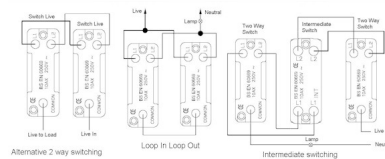

LSXK21AB-ABB

Linea-Scala CFX | LINEA-SCALA CFX RANGE | Key Switches

Item Image

Wiring

Dimensions

Hamilton®
LINEA SCALA CFX
K21
2 Way Key switch

Primary Range	Linea-Scala CFX
Insert Type	1 gang 20AX 2 Way Key Switch
Insert Colour	Black
EAN13 Barcode	5017504682699
Commodity Code	85363030
Luckins TSI	391711053
Dimensions(Nominal)	Single: Height = 91.5mm Width = 91.5mm Depth = 4.0mm
Switched Poles	Single
Current Rating	20AX
Voltage	220/250V AC
Maximum Load	20 Amp inductive
Mains Frequency	50Hz
IP Rating	IP2XD
Contact Gap Minimum	3mm
Terminal Capacity 1	5 x1mm ²
Terminal Capacity 2	4x1.5mm ²
Terminal Capacity 3	2x2.5mm ²
Terminal Capacity 4	2x4mm ² Multi-strand
Terminal Capacity 5	1x6mm ²
Earth Terminal Capacity 1	6x1mm ²
Earth Terminal Capacity 2	5x1.5mm ²
Earth Terminal Capacity 3	3 x2.5mm ²
Earth Terminal Capacity 4	2x4mm ² Multi-strand
Earth Terminal Capacity 5	1x6mm ²
Product Class 1	Must be earthed
Ambient Operating Temperature	-5° to +40°C
Recommended Location	Internal Use Only
Maximum Installation Altitude	2000m
Standard/Approval	BS EN 60669-1

LSXK21AB-ABB

Linea-Scala CFX | LINEA-SCALA CFX RANGE | Key Switches

All products listed conform to current British or European standard and the product information is correct at the time of going to press.