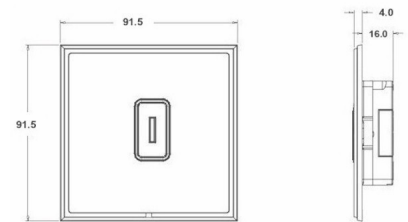

LSXK21AB-ABB

Linea-Scala CFX | LINEA-SCALA CFX RANGE | Key Switches

Item Image

Wiring

Dimensions

Hamilton®
LINEA SCALA CFX
K21
2 Way Key switch

Primary Range	Linea-Scala CFX
Insert Type	1 gang 20AX 2 Way Key Switch
Insert Colour	Black
EAN13 Barcode	5017504682699
Commodity Code	85363030
Luckins TSI	391711053
Dimensions(Nominal)	Single: Height = 91.5mm Width = 91.5mm Depth = 4.0mm
Switched Poles	Single
Current Rating	20AX
Voltage	220/250V AC
Maximum Load	20 Amp inductive
Mains Frequency	50Hz
IP Rating	IP2XD
Contact Gap Minimum	3mm
Terminal Capacity 1	5 x1mm ²
Terminal Capacity 2	4x1.5mm ²
Terminal Capacity 3	2x2.5mm ²
Terminal Capacity 4	2x4mm ² Multi-strand
Terminal Capacity 5	1x6mm ²
Earth Terminal Capacity 1	6x1mm ²
Earth Terminal Capacity 2	5x1.5mm ²
Earth Terminal Capacity 3	3 x2.5mm ²
Earth Terminal Capacity 4	2x4mm ² Multi-strand
Earth Terminal Capacity 5	1x6mm ²
Product Class 1	Must be earthed
Ambient Operating Temperature	-5° to +40°C
Recommended Location	Internal Use Only
Maximum Installation Altitude	2000m
Standard/Approval	BS EN 60669-1