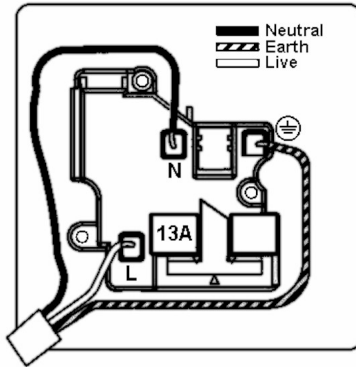

## LSXSS1AB-ABB

### Linea-Scala CFX | LINEA-SCALA CFX RANGE | Power Sockets

Item Image

Wiring

Dimensions

Primary Range	Linea-Scala CFX
Insert Type	1 gang 13A Double Pole Switched Socket
Insert Colour	Antique Brass/Black
EAN13 Barcode	5017504682019
Commodity Code	85363010
Luckins TSI	391719123
Dimensions(Nominal)	Single: Height = 91.5mm Width = 91.5mm Depth = 4.0mm
Switched Poles	Double
Current Rating	13 Amp
Voltage	220/250V AC
Maximum Load	13 Amp
Mains Frequency	50Hz
IP Rating	IP2XD
Contact Gap Minimum	3mm
Terminal Capacity 1	4x2.5mm <sup>2</sup>
Terminal Capacity 2	3x4mm <sup>2</sup>
Terminal Capacity 3	2x6mm <sup>2</sup> Multi-Strand
Terminal Capacity 4	1x10mm <sup>2</sup>
Earth Terminal Capacity 1	4x2.5mm <sup>2</sup>
Earth Terminal Capacity 2	3x4mm <sup>2</sup>
Earth Terminal Capacity 3	2x6mm <sup>2</sup> Multi-Strand
Earth Terminal Capacity 4	1x10mm <sup>2</sup>
Product Class 1	Must be earthed
Ambient Operating Temperature	-5° to +40°C
Recommended Location	Internal Use Only
Maximum Installation Altitude	2000m
Standard/Approval	BS 1363-2
Additional Notes	Dual Earth: Yes