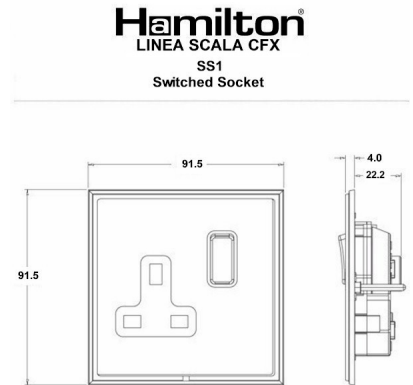

### Linea-Scala CFX | LINEA-SCALA CFX RANGE | Power Sockets

Item Image

Wiring

Dimensions

Primary Range	Linea-Scala CFX
Insert Type	1 gang 13A Double Pole Switched Socket
Insert Colour	Antique Brass/Black
EAN13 Barcode	5017504682019
Commodity Code	85363010
Luckins TSI	391719123
Dimensions(Nominal)	Single: Height = 91.5mm Width = 91.5mm Depth = 4.0mm
Switched Poles	Double
Current Rating	13 Amp
Voltage	220/250V AC
Maximum Load	13 Amp
Mains Frequency	50Hz
IP Rating	IP2XD
Contact Gap Minimum	3mm
Terminal Capacity 1	4x2.5mm <sup>2</sup>
Terminal Capacity 2	3x4mm <sup>2</sup>
Terminal Capacity 3	2x6mm <sup>2</sup> Multi-Strand
Terminal Capacity 4	1x10mm <sup>2</sup>
Earth Terminal Capacity 1	4x2.5mm <sup>2</sup>
Earth Terminal Capacity 2	3x4mm <sup>2</sup>
Earth Terminal Capacity 3	2x6mm <sup>2</sup> Multi-Strand
Earth Terminal Capacity 4	1x10mm <sup>2</sup>
Product Class 1	Must be earthed
Ambient Operating Temperature	-5° to +40°C
Recommended Location	Internal Use Only
Maximum Installation Altitude	2000m
Standard/Approval	BS 1363-2
Additional Notes	Dual Earth: Yes