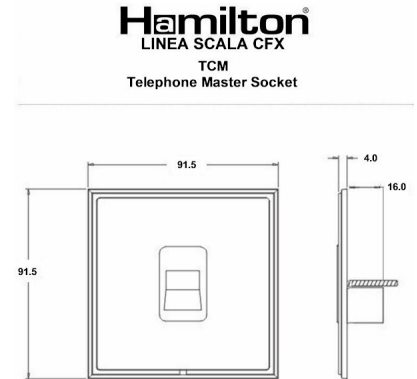

### Linea-Scala CFX | LINEA-SCALA CFX RANGE | Telephone and Data Outlets

#### Item Image

#### Dimensions

Primary Range	Linea-Scala CFX	
Insert Type	1 gang Telephone Master	
Insert Colour	Black	
EAN13 Barcode	5017504681647	
Commodity Code	85176990	
Luckins TSI	391719725	
Dimensions(Nominal)	Single: Height = 91.5mm Width = 91.5mm Depth = 4.0mm	
Switched Poles	N/A	
Current Rating	n/a	
IP Rating	IP2XD	
Contact Gap Minimum	N/A	
Earth Terminal Capacity 1	5x1mm <sup>2</sup>	
Earth Terminal Capacity 2	4 x 1.5mm <sup>2</sup>	
Earth Terminal Capacity 3	3 x 2.5mm <sup>2</sup>	
Earth Terminal Capacity 4	1 x 4mm <sup>2</sup> Multi-strand	
Earth Terminal Capacity 5	1 x 6mm <sup>2</sup>	
Product Class 1	Must be earthed (ref BS7671 415.2.1)	
Ambient Operating Temperature	-5° to +40°C	
Recommended Location	Internal Use Only	
Maximum Installation Altitude	2000m	
Standard/Approval	BS 6312:2:2	
All products listed conform to current British or European standard and the product information is correct at the time of going to press.	All accessories are manufactured under an accredited BS EN ISO 9001 : 2015 Quality Management System.	It is the policy of the company to improve products as part of our development programme. Therefore, we reserve the right to alter designs and dimensions without prior notice.
Illustrations and diagrams are reproduced within the limitations of reproduction and printing process and are not binding.	Due to manufacturing processes we cannot guarantee an exact colour match and shadings of of certain finishes.	Correct as at 25 January 2021 12:35 PM E&OE