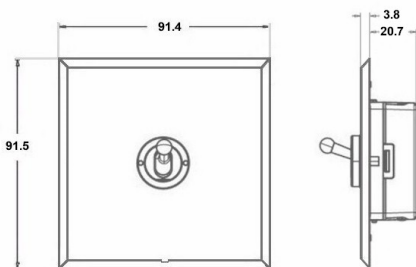

## Product Image

## Dimensions

**Hamilton®**  
LINEA TETRA CFX

T21  
2 Way Toggle

<b>Insert Type</b>	1 gang 20AX 2 Way Toggle
<b>Insert Colour</b>	Basalt Gray
<b>EAN13 Barcode</b>	5017504092900
<b>Commodity Code</b>	85363030
<b>Dimensions(Nominal)</b>	Single: Height = 91.5mm Width = 91.4mm Depth = 3.8mm
<b>Fixing Hole Centres</b>	Box Fixing = 60.3mm Grid Fixing = CFX Clips
<b>Switched Poles</b>	Single
<b>Current Rating</b>	20AX
<b>Voltage</b>	220/250V AC
<b>Maximum Load</b>	20 Amp inductive
<b>Mains Frequency</b>	50Hz
<b>IP Rating</b>	IP2XD
<b>Contact Gap Minimum</b>	3mm
<b>Terminal Capacity 1</b>	5x1mm <sup>2</sup>
<b>Terminal Capacity 2</b>	4x1.5mm <sup>2</sup>
<b>Terminal Capacity 3</b>	2x2.5mm <sup>2</sup>
<b>Terminal Capacity 4</b>	2x4mm <sup>2</sup> Multi-strand
<b>Terminal Capacity 5</b>	1x6mm <sup>2</sup>
<b>Earth Terminal Capacity 1</b>	6x1mm <sup>2</sup>
<b>Earth Terminal Capacity 2</b>	5x1.5mm <sup>2</sup>
<b>Earth Terminal Capacity 3</b>	3x2.5mm <sup>2</sup>
<b>Earth Terminal Capacity 4</b>	2x4mm <sup>2</sup> Multi-strand
<b>Earth Terminal Capacity 5</b>	1x6mm <sup>2</sup>
<b>Product Class 1</b>	Must be earthed
<b>Ambient Operating Temperature</b>	-5° to +40°C
<b>Recommended Location</b>	Internal Use Only
<b>Maximum Installation Altitude</b>	2000m
<b>Standard/Approval</b>	BS EN 60669-1