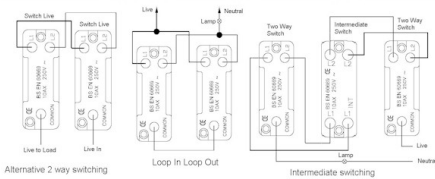

**Code:** LTXT21BG-BG

**Linea-Tetra CFX | LINEA-TETRA CFX RANGE | Toggle Switches**

## Dimensions

**Hamilton®**  
LINEA TETRA CFX

T21  
2 Way Toggle

<b>Insert Type</b>	1 gang 20AX 2 Way Toggle
<b>Insert Colour</b>	Basalt Gray
<b>EAN13 Barcode</b>	5017504092900
<b>Commodity Code</b>	85363030
<b>Dimensions(Nominal)</b>	Single: Height = 91.5mm Width = 91.4mm Depth = 3.8mm
<b>Fixing Hole Centres</b>	Box Fixing = 60.3mm Grid Fixing = CFX Clips
<b>Switched Poles</b>	Single
<b>Current Rating</b>	20AX
<b>Voltage</b>	220/250V AC
<b>Maximum Load</b>	20 Amp inductive
<b>Mains Frequency</b>	50Hz
<b>IP Rating</b>	IP2XD
<b>Contact Gap Minimum</b>	3mm
<b>Terminal Capacity 1</b>	5x1mm <sup>2</sup>
<b>Terminal Capacity 2</b>	4x1.5mm <sup>2</sup>
<b>Terminal Capacity 3</b>	2x2.5mm <sup>2</sup>
<b>Terminal Capacity 4</b>	2x4mm <sup>2</sup> Multi-strand
<b>Terminal Capacity 5</b>	1x6mm <sup>2</sup>
<b>Earth Terminal Capacity 1</b>	6x1mm <sup>2</sup>
<b>Earth Terminal Capacity 2</b>	5x1.5mm <sup>2</sup>
<b>Earth Terminal Capacity 3</b>	3x2.5mm <sup>2</sup>
<b>Earth Terminal Capacity 4</b>	2x4mm <sup>2</sup> Multi-strand
<b>Earth Terminal Capacity 5</b>	1x6mm <sup>2</sup>
<b>Product Class 1</b>	Must be earthed
<b>Ambient Operating Temperature</b>	-5° to +40°C
<b>Recommended Location</b>	Internal Use Only
<b>Maximum Installation Altitude</b>	2000m
<b>Standard/Approval</b>	BS EN 60669-1