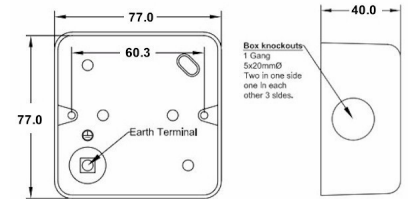

### Metalclad | METALCLAD RANGE | Metal Back Boxes

Item Image

Wiring

Dimensions

**Hamilton®**  
METAL CLAD  
MC1G40MM-BOX  
Single Metal Clad Wall Box

Primary Range	Metalclad	
Insert Type	Single Surface Mounted Pattress Box 40mm Deep	
Insert Colour	No Insert Colour	
EAN13 Barcode	5017503940400	
Commodity Code	73269098	
Luckins TSI	405688111	
Dimensions(Nominal)	Single: Height = 80.0mm Width = 80.0mm Depth = 41.5mm	
Weight	138 GR	
Current Rating	n/a	
IP Rating	IP2XD	
Earth Terminal Capacity 1	4x2.5mm <sup>2</sup>	
Earth Terminal Capacity 2	3x4mm <sup>2</sup>	
Earth Terminal Capacity 3	2x6mm <sup>2</sup> Multi-Strand	
Earth Terminal Capacity 4	1x10mm <sup>2</sup>	
Product Class 1	Must be earthed	
Ambient Operating Temperature	-5° to +40°C	
Recommended Location	Internal Use Only	
Maximum Installation Altitude	2000m	
Standard/Approval	BS 1363-2	
All products listed conform to current British or European standard and the product information is correct at the time of going to press.	All accessories are manufactured under an accredited BS EN ISO 9001 : 2015 Quality Management System.	It is the policy of the company to improve products as part of our development programme. Therefore, we reserve the right to alter designs and dimensions without prior notice.
Illustrations and diagrams are reproduced within the limitations of reproduction and printing process and are not binding.	Due to manufacturing processes we cannot guarantee an exact colour match and shadings of of certain finishes.	Correct as at 17 May 2022 06:09 PM E&OE

## MC1G40MM-BOX