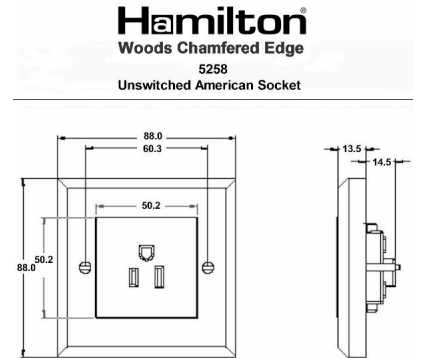

WCA5258B

Woods | WOODS RANGE | International Power Sockets

Item Image

Wiring

Dimensions

Primary Range	Woods
Insert Type	1 gang 15A 110V AC American Unswitched Socket
Insert Colour	Black
EAN13 Barcode	5017504931735
Commodity Code	85363010
Luckins TSI	391587944
Dimensions(Nominal)	Single: Height = 88.0mm Width = 88.0mm Depth = 13.5mm
Switched Poles	None
Current Rating	15 Amp
Voltage	110V AC
Maximum Load	15 Amp
Mains Frequency	60Hz
IP Rating	IP2XD
Contact Gap Minimum	None
Terminal Capacity 1	3x2.5mm ²
Terminal Capacity 2	2x4mm ²
Terminal Capacity 3	1x6mm ² Multi-strand
Product Class 1	Face plate must be earthed
Ambient Operating Temperature	-5° to +40°C
Recommended Location	Internal Use Only
Maximum Installation Altitude	2000m
Standard/Approval	BS EN ISO 5733 + IEC 60884-1
Additional Notes	Shuttered :Yes
All products listed conform to current British or European standard and the product information is correct at the time of going to press.	All accessories are manufactured under an accredited BS EN ISO 9001 : 2015 Quality Management System.
	It is the policy of the company to improve products as part of our development programme. Therefore, we reserve the right to alter designs and dimensions without prior notice.

WCA5258B

Woods | WOODS RANGE | International Power Sockets

Illustrations and diagrams are reproduced within the limitations of reproduction and printing process and are not binding.

Due to manufacturing processes we cannot guarantee an exact colour match and shadings of of certain finishes.