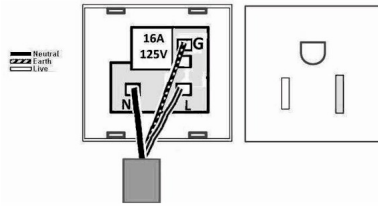

WCA5258B

Woods | WOODS RANGE | International Power Sockets

Item Image

Wiring

Dimensions

Primary Range	Woods
Insert Type	1 gang 15A 110V AC American Unswitched Socket
Insert Colour	Black
EAN13 Barcode	5017504931735
Commodity Code	85363010
Luckins TSI	391587944
Dimensions(Nominal)	Single: Height = 88.0mm Width = 88.0mm Depth = 13.5mm
Switched Poles	None
Current Rating	15 Amp
Voltage	110V AC
Maximum Load	15 Amp
Mains Frequency	60Hz
IP Rating	IP2XD
Contact Gap Minimum	None
Terminal Capacity 1	3x2.5mm ²
Terminal Capacity 2	2x4mm ²
Terminal Capacity 3	1x6mm ² Multi-strand
Product Class 1	Face plate must be earthed
Ambient Operating Temperature	-5° to +40°C
Recommended Location	Internal Use Only
Maximum Installation Altitude	2000m
Standard/Approval	BS EN ISO 5733 + IEC 60884-1
Additional Notes	Shuttered :Yes
All products listed conform to current British or European standard and the product information is correct at the time of going to press.	All accessories are manufactured under an accredited BS EN ISO 9001 : 2015 Quality Management System.
	It is the policy of the company to improve products as part of our development programme. Therefore, we reserve the right to alter designs and dimensions without prior notice.

WCA5258B

Woods | WOODS RANGE | International Power Sockets

Illustrations and diagrams are reproduced within the limitations of reproduction and printing process and are not binding.

Due to manufacturing processes we cannot guarantee an exact colour match and shadings of of certain finishes.