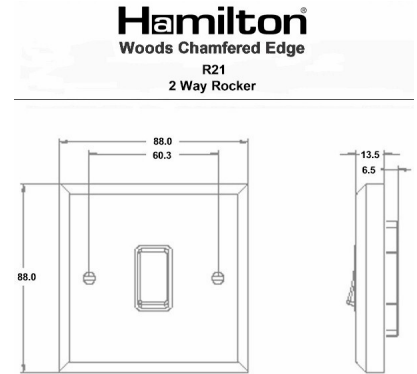

WCAR21AB-B

Woods | WOODS RANGE | Rocker Switches

Item Image

Wiring

Dimensions

Primary Range	Woods
Insert Type	1 gang 10AX 2 Way Rocker
Insert Colour	Antique Brass/Black
EAN13 Barcode	5017504938215
Commodity Code	85363010
Luckins TSI	391588493
Dimensions(Nominal)	Single: Height = 88.0mm Width = 88.0mm Depth = 13.5mm
Switched Poles	Single
Current Rating	10AX
Voltage	220/250V AC
Maximum Load	10 Amp inductive
Mains Frequency	50Hz
IP Rating	IP2XD
Contact Gap Minimum	3mm
Terminal Capacity 1	5x1mm ²
Terminal Capacity 2	4x1.5mm ²
Terminal Capacity 3	1x2.5mm ²
Terminal Capacity 4	1x4mm ² Multi-strand
Terminal Capacity 5	1x6mm ²
Earth Terminal Capacity 1	5x1mm ²
Earth Terminal Capacity 2	4x1.5mm ²
Earth Terminal Capacity 3	3x2.5mm ²
Earth Terminal Capacity 4	1x4mm ² Multi-strand
Earth Terminal Capacity 5	1x6mm ²
Product Class 1	Must be earthed
Ambient Operating Temperature	-5° to +40°C
Recommended Location	Internal Use Only
Maximum Installation Altitude	2000m
Standard/Approval	BS EN 60669-1

WCAR21AB-B

Woods | WOODS RANGE | Rocker Switches

All products listed conform to current British or European standard and the product information is correct at the time of going to press.

All accessories are manufactured under an accredited BS EN ISO 9001 : 2015 Quality Management System.