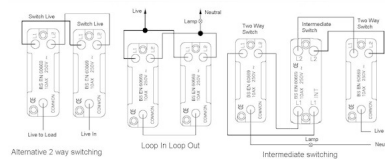

WCAR21AB-B

Woods | WOODS RANGE | Rocker Switches

Item Image

Wiring

Dimensions

Primary Range	Woods
Insert Type	1 gang 10AX 2 Way Rocker
Insert Colour	Antique Brass/Black
EAN13 Barcode	5017504938215
Commodity Code	85363010
Luckins TSI	391588493
Dimensions(Nominal)	Single: Height = 88.0mm Width = 88.0mm Depth = 13.5mm
Switched Poles	Single
Current Rating	10AX
Voltage	220/250V AC
Maximum Load	10 Amp inductive
Mains Frequency	50Hz
IP Rating	IP2XD
Contact Gap Minimum	3mm
Terminal Capacity 1	5x1mm ²
Terminal Capacity 2	4x1.5mm ²
Terminal Capacity 3	1x2.5mm ²
Terminal Capacity 4	1x4mm ² Multi-strand
Terminal Capacity 5	1x6mm ²
Earth Terminal Capacity 1	5x1mm ²
Earth Terminal Capacity 2	4x1.5mm ²
Earth Terminal Capacity 3	3x2.5mm ²
Earth Terminal Capacity 4	1x4mm ² Multi-strand
Earth Terminal Capacity 5	1x6mm ²
Product Class 1	Must be earthed
Ambient Operating Temperature	-5° to +40°C
Recommended Location	Internal Use Only
Maximum Installation Altitude	2000m
Standard/Approval	BS EN 60669-1

WCAR21AB-B

Woods | WOODS RANGE | Rocker Switches

All products listed conform to current British or European standard and the product information is correct at the time of going to press.

All accessories are manufactured under an accredited BS EN ISO 9001 : 2015 Quality Management System.