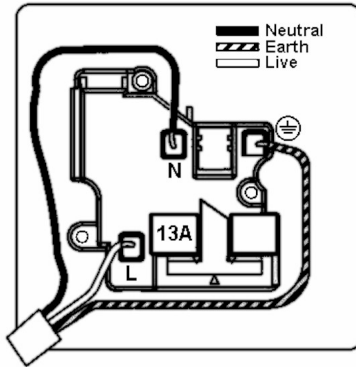

WCASS1AB-B

Woods | WOODS RANGE | Power Sockets

Item Image

Wiring

Dimensions

Primary Range	Woods
Insert Type	1 gang 13A Double Pole Switched Socket
Insert Colour	Antique Brass/Black
EAN13 Barcode	5017504938017
Commodity Code	85363010
Luckins TSI	391589052
Dimensions(Nominal)	Single: Height = 88.0mm Width = 88.0mm Depth = 13.5mm
Switched Poles	Double
Current Rating	13 Amp
Voltage	220/250V AC
Maximum Load	13 Amp
Mains Frequency	50Hz
IP Rating	IP2XD
Contact Gap Minimum	3mm
Terminal Capacity 1	4x2.5mm ²
Terminal Capacity 2	3x4mm ²
Terminal Capacity 3	2x6mm ² Multi-Strand
Terminal Capacity 4	1x10mm ²
Earth Terminal Capacity 1	4x2.5mm ²
Earth Terminal Capacity 2	3x4mm ²
Earth Terminal Capacity 3	2x6mm ² Multi-Strand
Earth Terminal Capacity 4	1x10mm ²
Product Class 1	Must be earthed
Ambient Operating Temperature	-5° to +40°C
Recommended Location	Internal Use Only
Maximum Installation Altitude	2000m
Standard/Approval	BS 1363-2
Additional Notes	Dual Earth: Yes