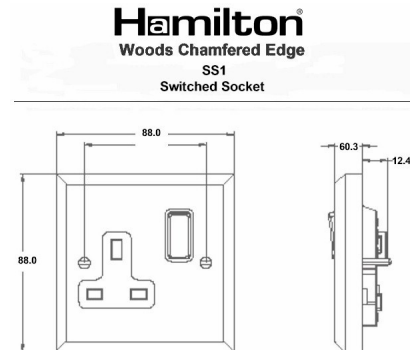

WCASS1AB-B

Woods | WOODS RANGE | Power Sockets

Item Image

Wiring

Dimensions

Primary Range	Woods
Insert Type	1 gang 13A Double Pole Switched Socket
Insert Colour	Antique Brass/Black
EAN13 Barcode	5017504938017
Commodity Code	85363010
Luckins TSI	391589052
Dimensions(Nominal)	Single: Height = 88.0mm Width = 88.0mm Depth = 13.5mm
Switched Poles	Double
Current Rating	13 Amp
Voltage	220/250V AC
Maximum Load	13 Amp
Mains Frequency	50Hz
IP Rating	IP2XD
Contact Gap Minimum	3mm
Terminal Capacity 1	4x2.5mm ²
Terminal Capacity 2	3x4mm ²
Terminal Capacity 3	2x6mm ² Multi-Strand
Terminal Capacity 4	1x10mm ²
Earth Terminal Capacity 1	4x2.5mm ²
Earth Terminal Capacity 2	3x4mm ²
Earth Terminal Capacity 3	2x6mm ² Multi-Strand
Earth Terminal Capacity 4	1x10mm ²
Product Class 1	Must be earthed
Ambient Operating Temperature	-5° to +40°C
Recommended Location	Internal Use Only
Maximum Installation Altitude	2000m
Standard/Approval	BS 1363-2
Additional Notes	Dual Earth: Yes